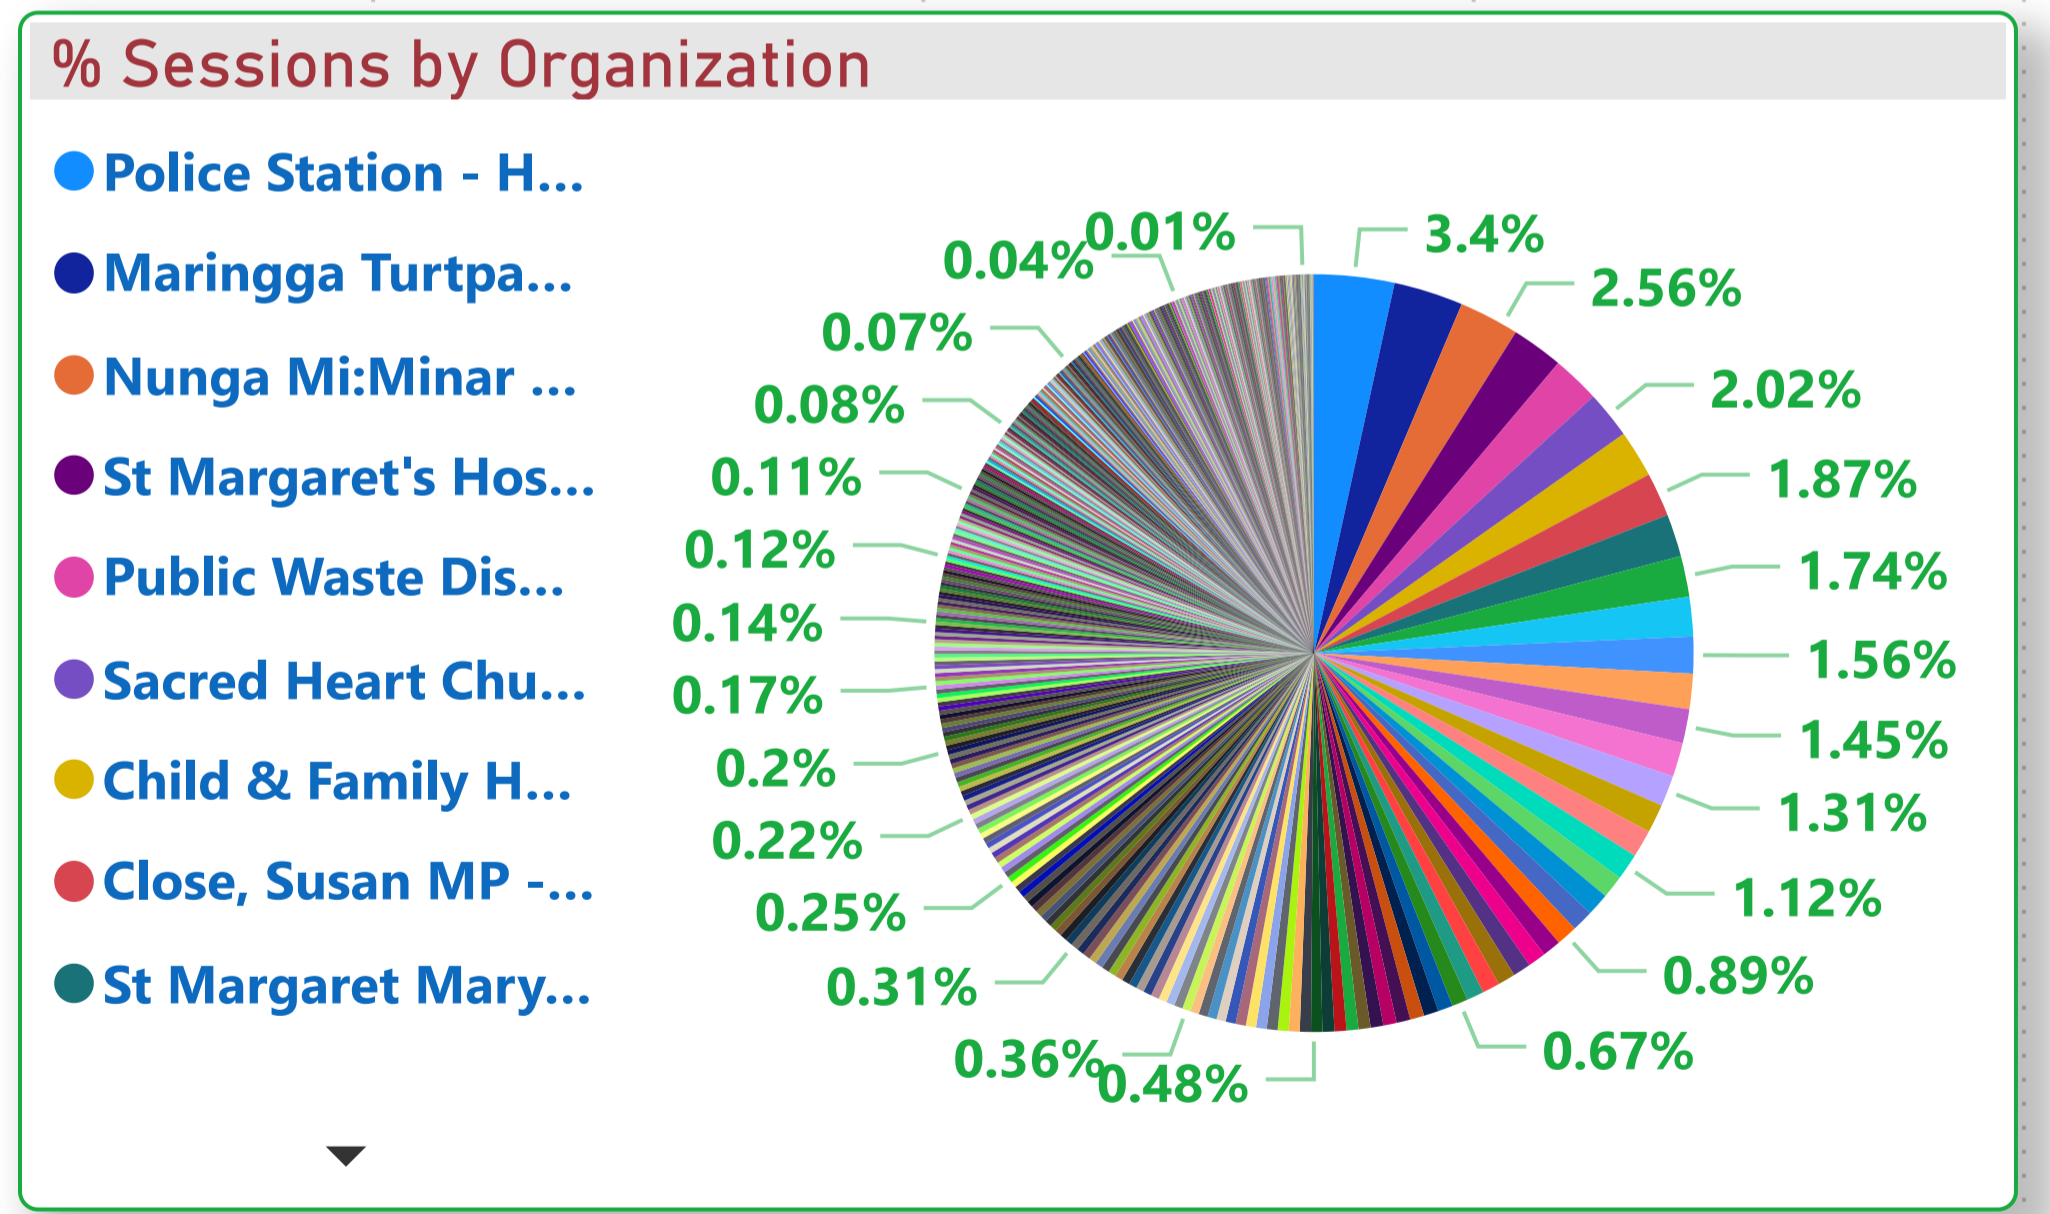

Port Adelaide Enfield Council - Organization Count by Primary Category (FY 2020-2021)

Port Adelaide Enfield Council (Sessions by Organization FY 2020-2021)

Primary Category

- ▶ Accommodation
- ▶ Animals, Birds
- ▶ Citizenship, Nationality
- ▶ Communication & Information Services
- ▶ Community Organisation & Development
- ▶ Education
- ▶ Employment
- ▶ Environment & Heritage
- ▶ Finance, Income, Business
- ▶ Government
- ▶ Health & Disability
- ▶ Law & Justice
- ▶ Material & Practical Needs
- ▶ Personal & Family Support
- ▶ Public Safety
- ▶ Recreation
- ▶ Religions & Philosophies
- ▶ Rural Organisation & Development
- ▶ Service Moved or Closed