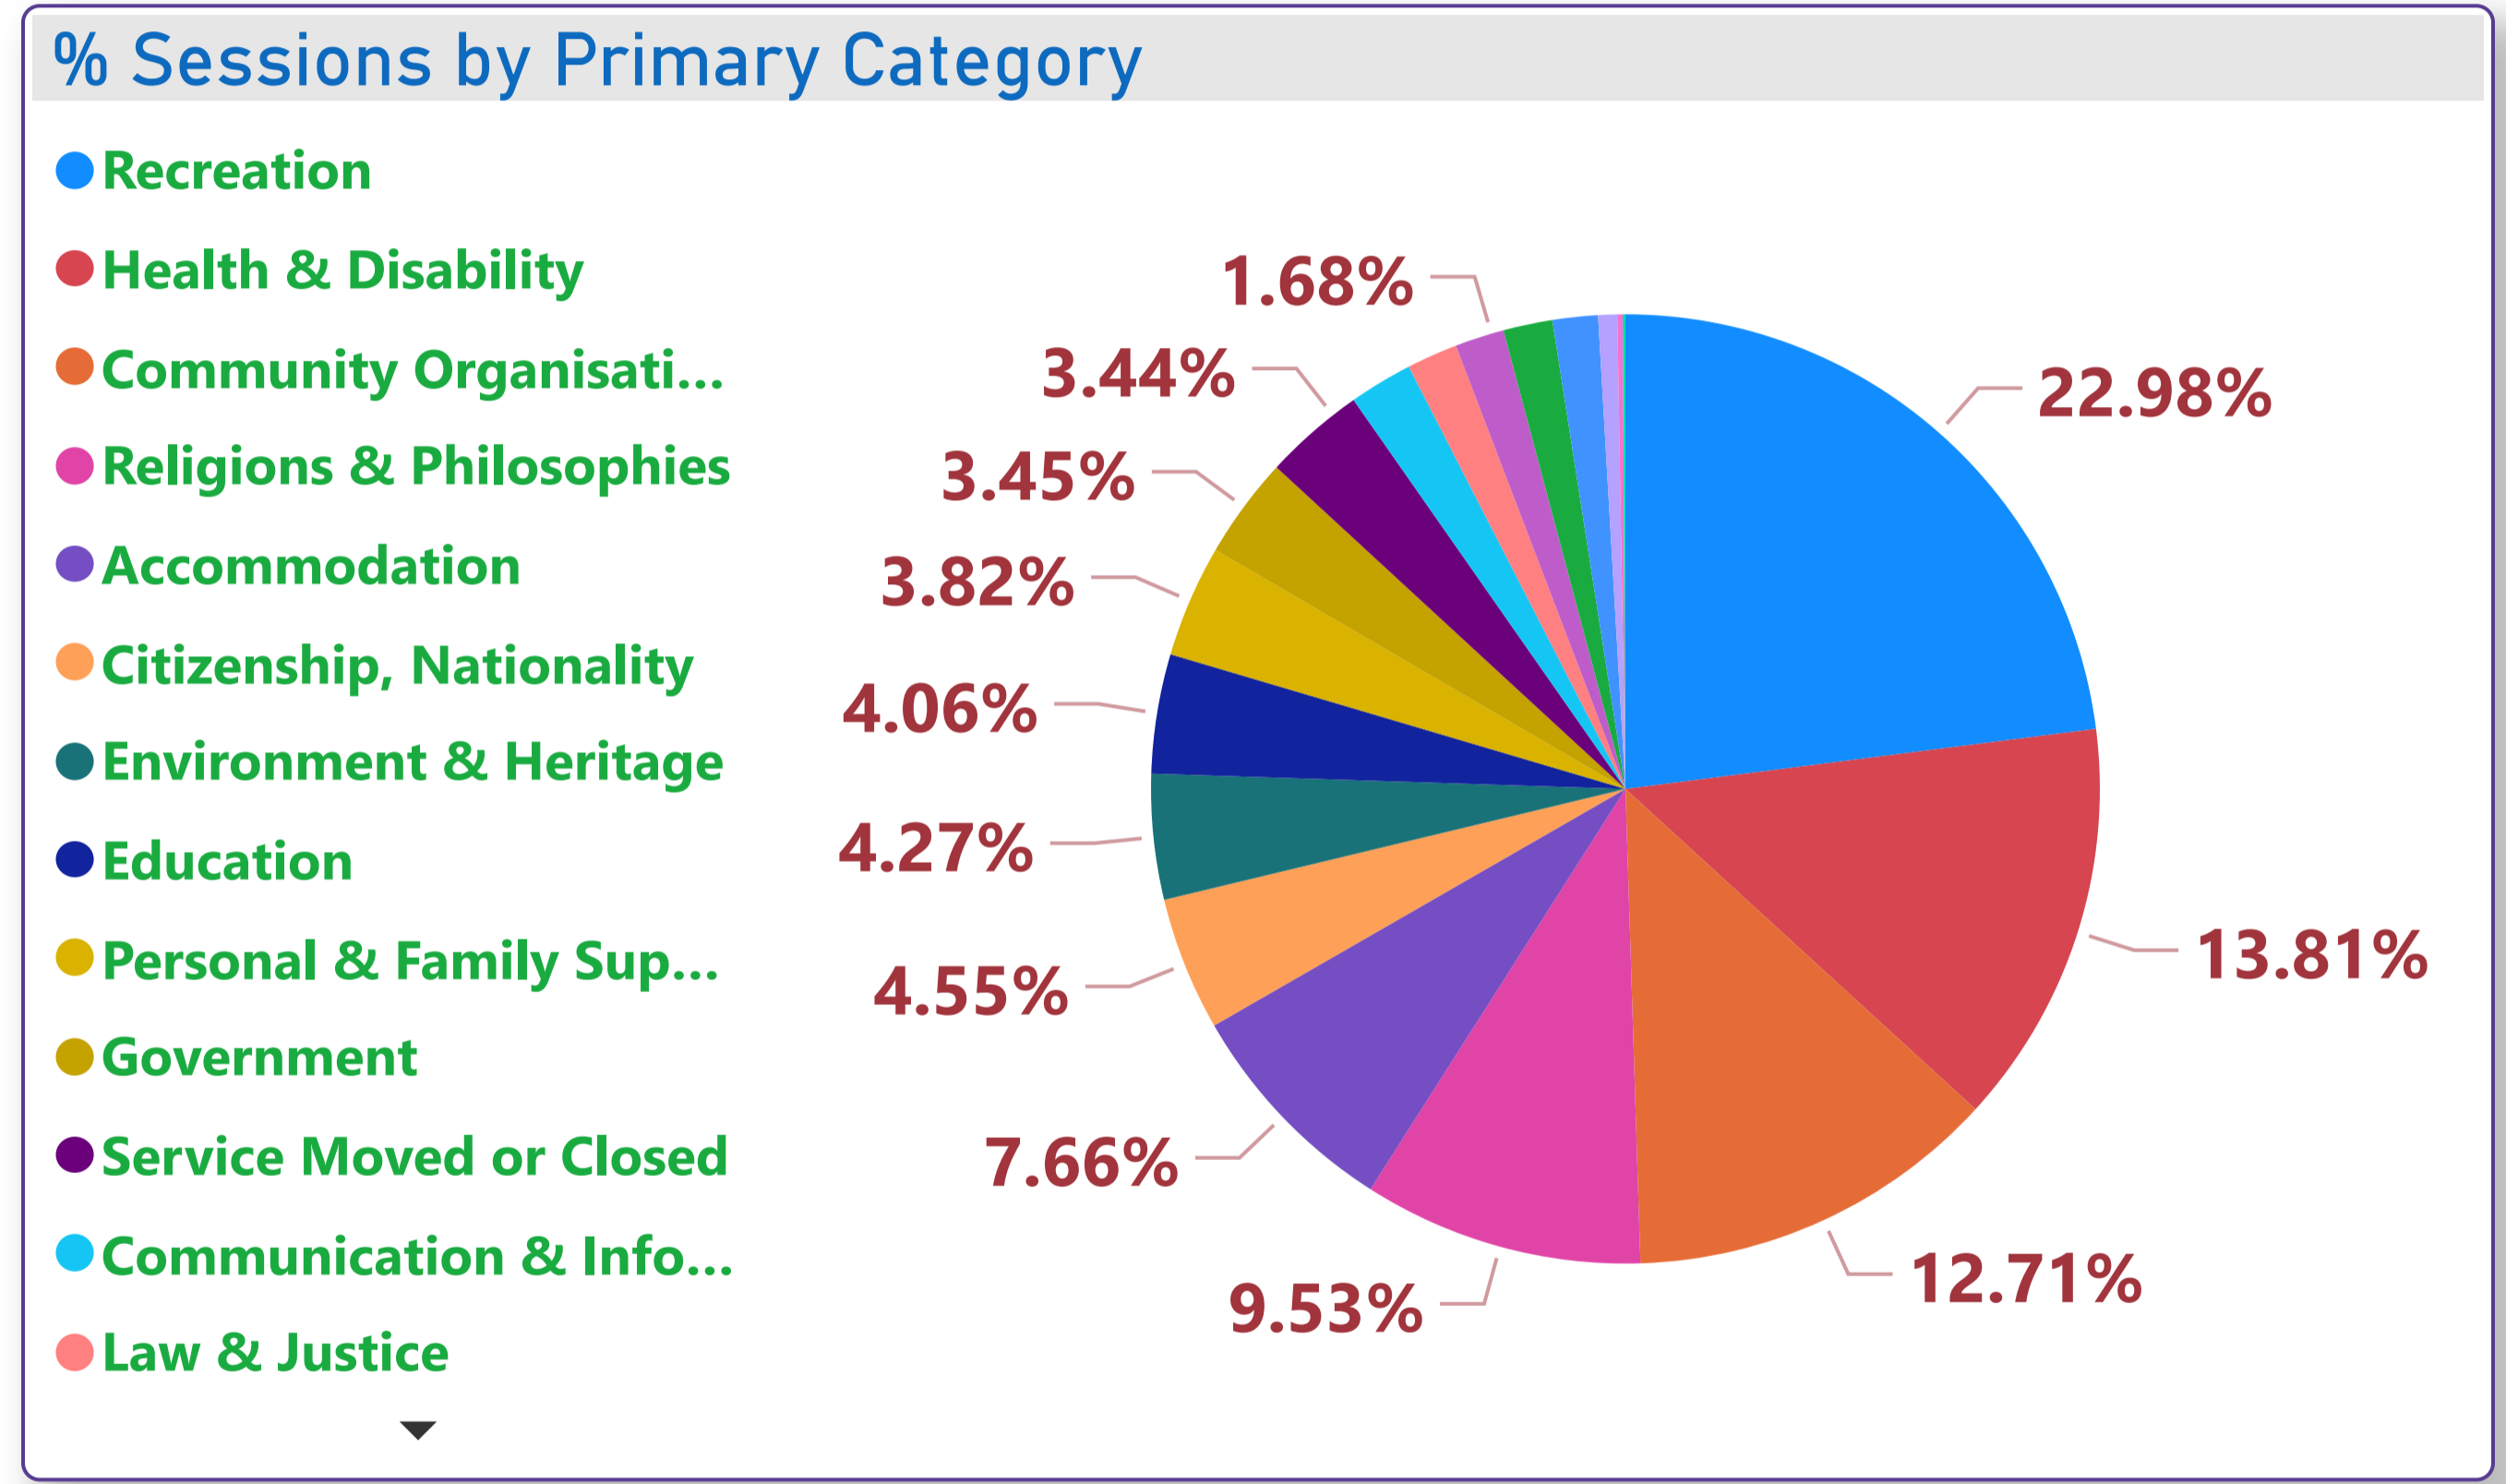

Port Adelaide Enfield Council - Organization Count by Primary Category (FY 2020-2021)

Port Adelaide Enfield Council (Sessions by Organization FY 2020-2021)

Primary Category

- ▶ Accommodation
- ▶ Animals, Birds
- ▶ Citizenship, Nationality
- ▶ Communication & Information Services
- ▶ Community Organisation & Development
- ▶ Education
- ▶ Employment
- ▶ Environment & Heritage
- ▶ Finance, Income, Business
- ▶ Government
- ▶ Health & Disability
- ▶ Law & Justice
- ▶ Material & Practical Needs
- ▶ Personal & Family Support
- ▶ Public Safety
- ▶ Recreation
- ▶ Religions & Philosophies
- ▶ Rural Organisation & Development
- ▶ Service Moved or Closed