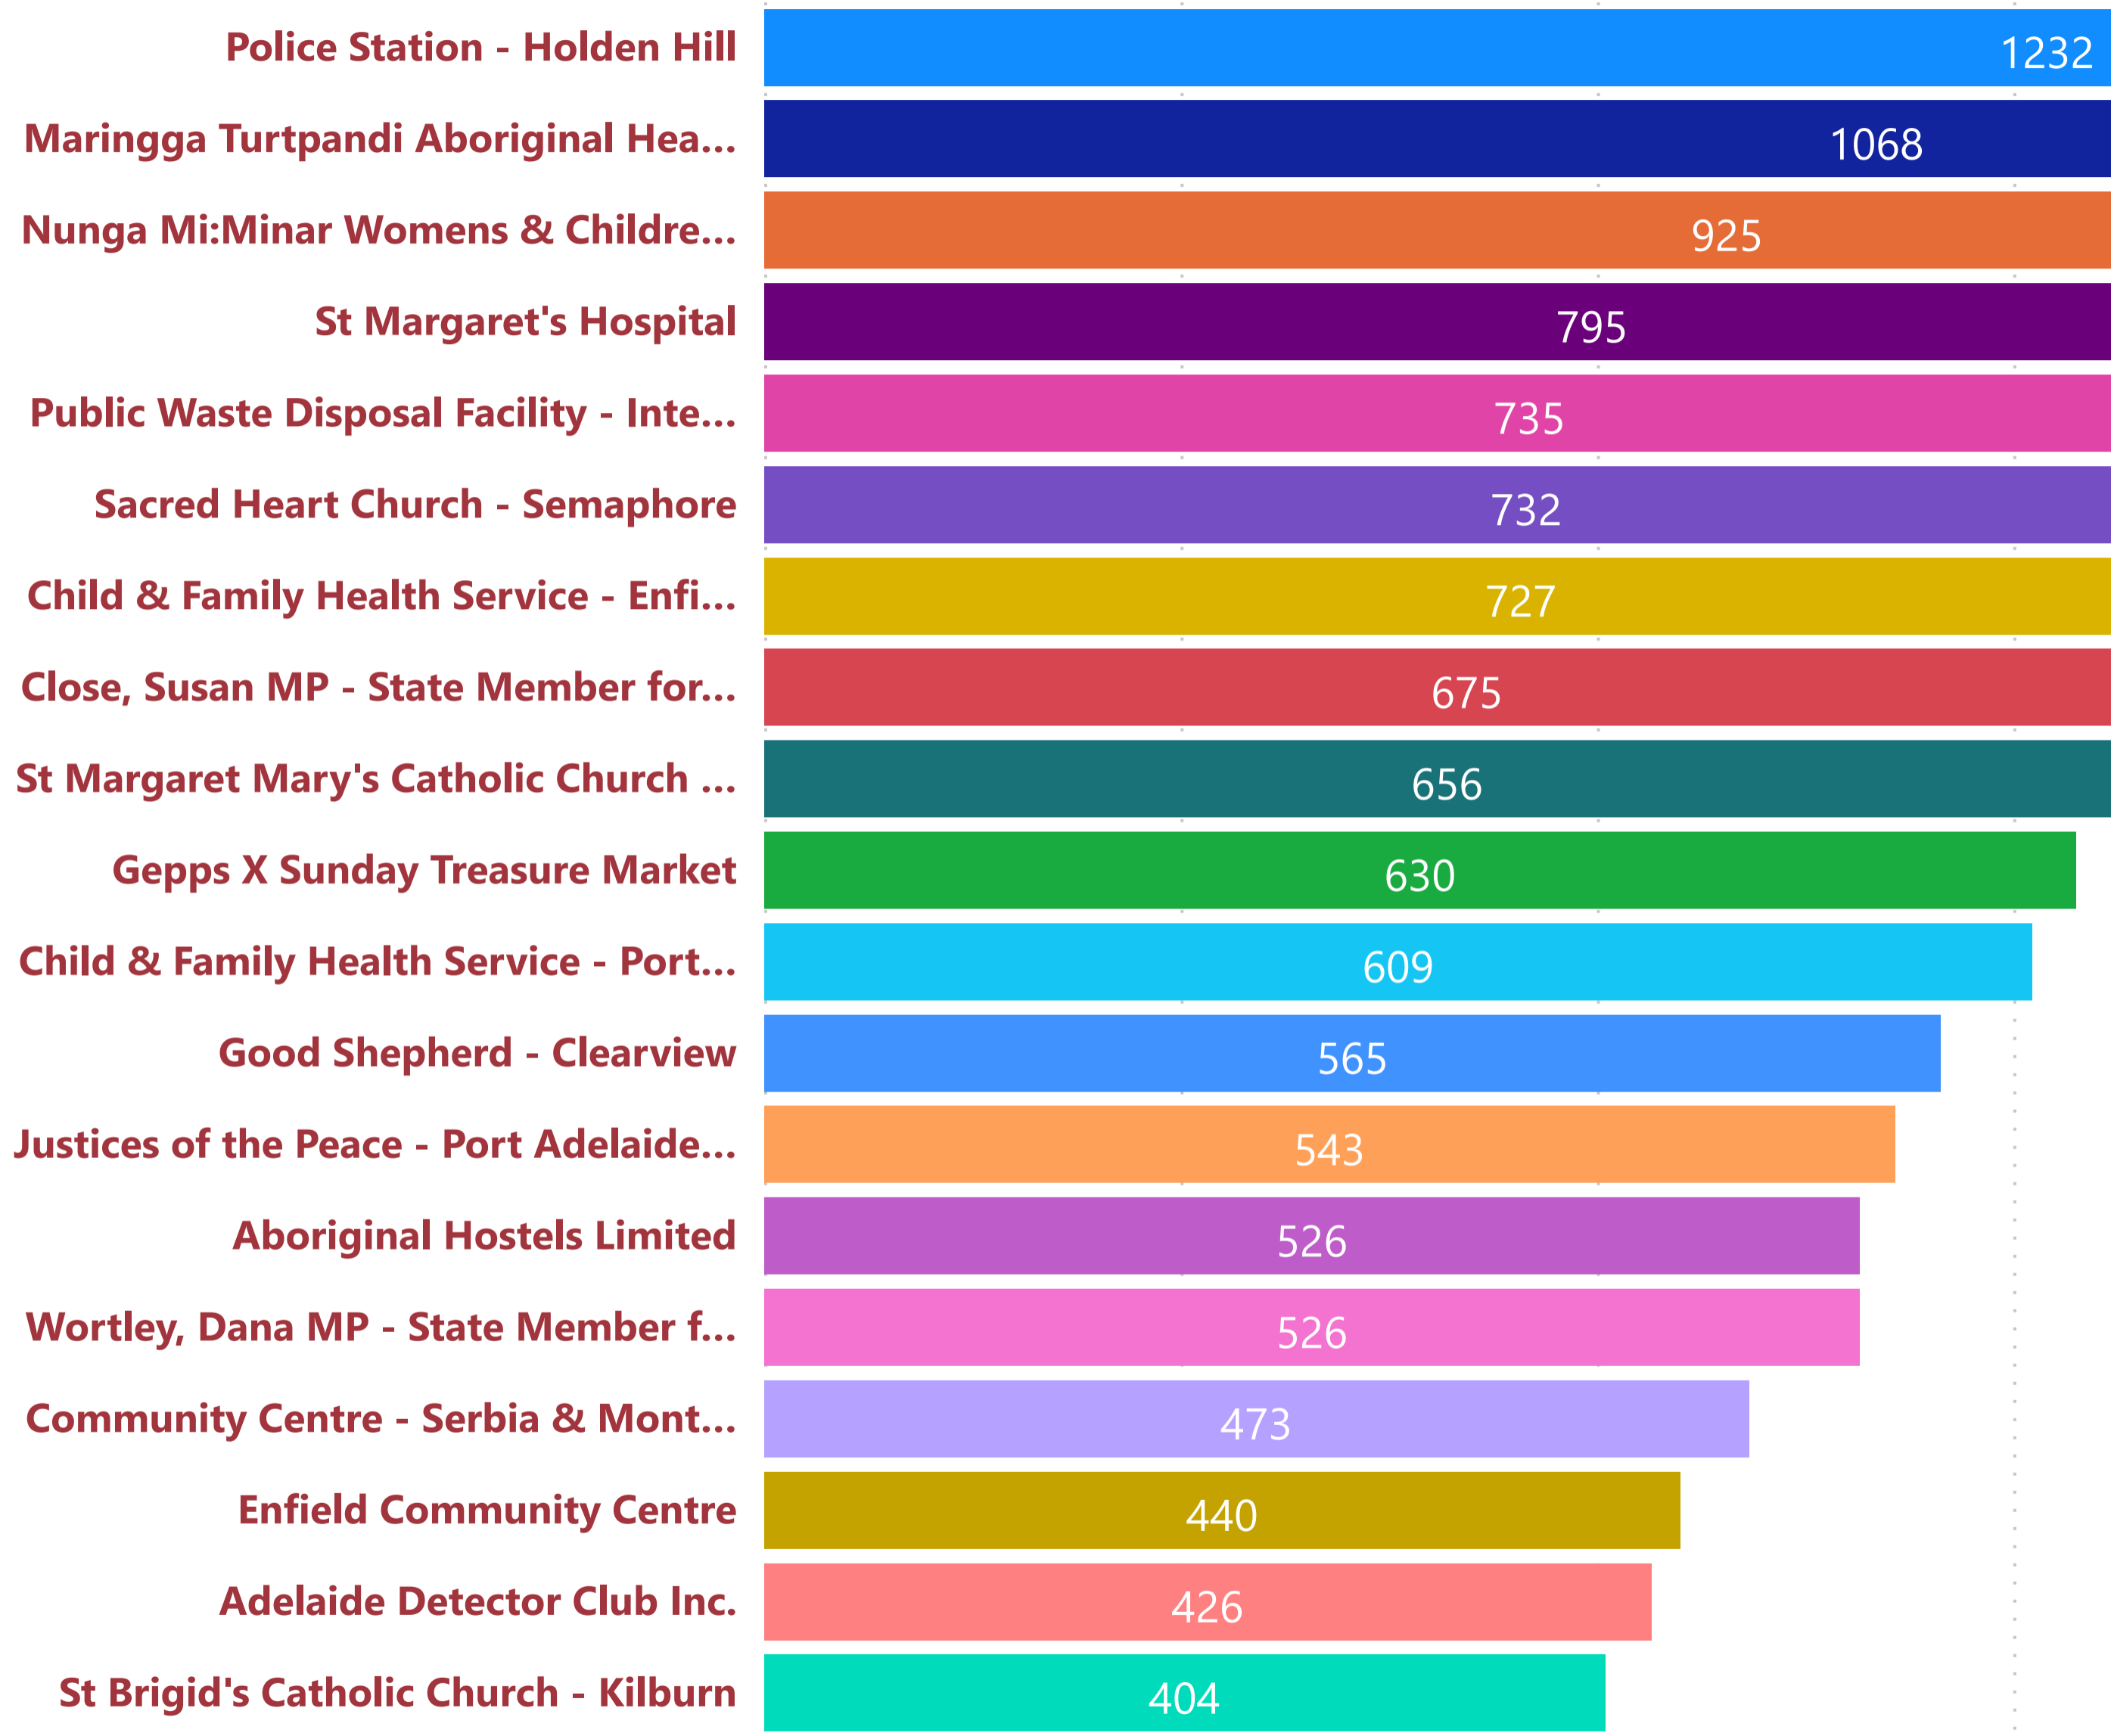

Port Adelaide Enfield Council - Organization Count by Primary Category (FY 2020-2021)

Port Adelaide Enfield Council (Sessions by Organization FY 2020-2021)

Primary Category

- ▶ Accommodation
- ▶ Animals, Birds
- ▶ Citizenship, Nationality
- ▶ Communication & Information Services
- ▶ Community Organisation & Development
- ▶ Education
- ▶ Employment
- ▶ Environment & Heritage
- ▶ Finance, Income, Business
- ▶ Government
- ▶ Health & Disability
- ▶ Law & Justice
- ▶ Material & Practical Needs
- ▶ Personal & Family Support
- ▶ Public Safety
- ▶ Recreation
- ▶ Religions & Philosophies
- ▶ Rural Organisation & Development
- ▶ Service Moved or Closed

Organization	Sessions
Zumba With Christine	8
Zonta Club of Para District Area Inc.	12
Zen Do Ryu Freestyle Karate - Port Adelaide Dojos	131
Yoga Group - Windsor Gardens	12
YCA Recycling	6
www.airleague.com.au	28
WOW fm 100.5	6
Wortley, Dana MP - State Member for Torrens	526
Woodville Gardens School B-7	7
Woodville Gardens Children's Centre	15
Wonggangga Turtpandi Aboriginal Primary Health Care Service	117
Women's Soccer Club	3
Women's Health Service	271
Women's & Children's Hospital Port Adelaide Auxiliary	7
Wingfield Waste & Recycle Centre	120
Wingfield Royals Sports & Social Club Inc (closed 29-11-2016)	29
Wingfield Bottle & Can Depot	10
Windsor Gardens Old Scholars Soccer Club	26
Windsor Gardens Caravan Park	1
Windsor Calisthenics Club Inc	2
Total	36192